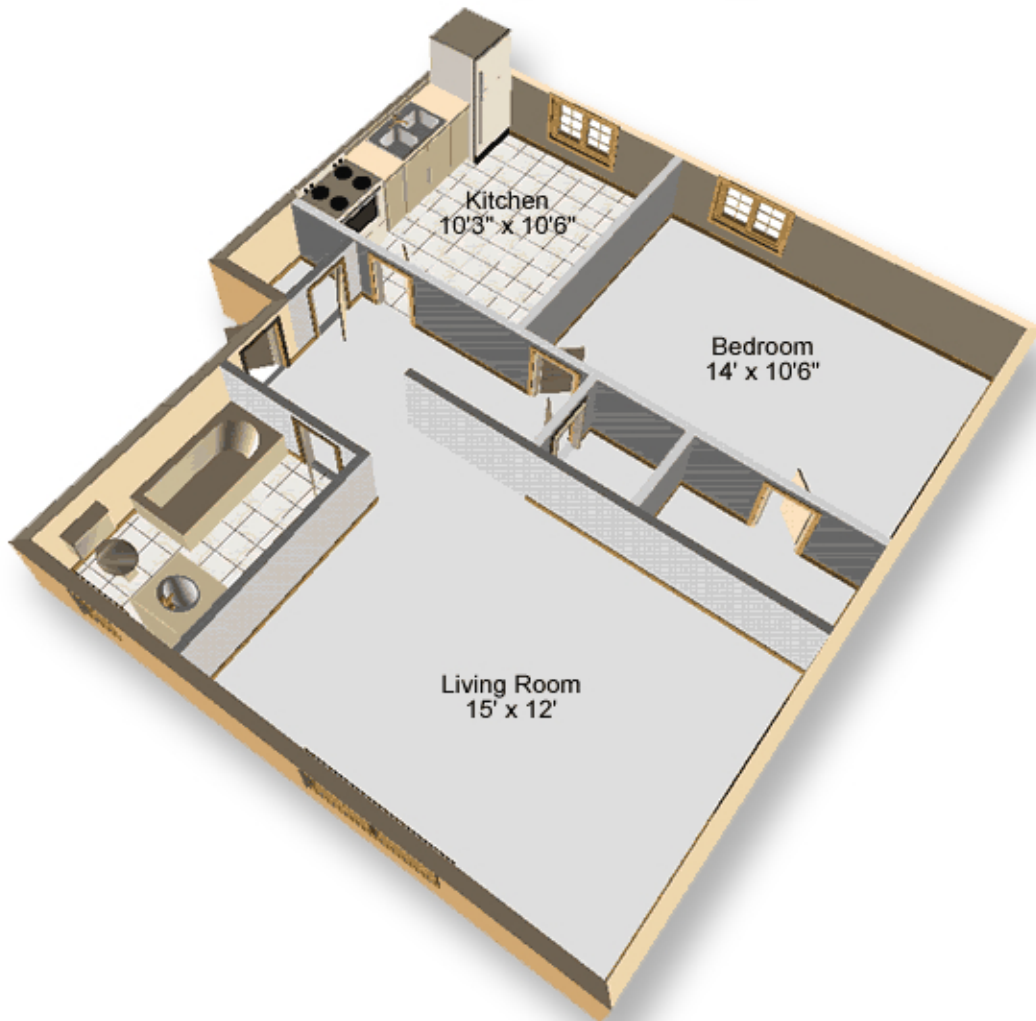

ELMWOOD MANOR APARTMENTS & TOWNHOMES

One Bedroom Apartment 700 Sq. ft.

Contact Lisa Van Luven for more information.

m. 32-9 Lilac Drive , Rochester, NY 14620 **e.** LVanLuven@KonarProperties.com **v.** 585.271.8740, **f.** 585.473.4995