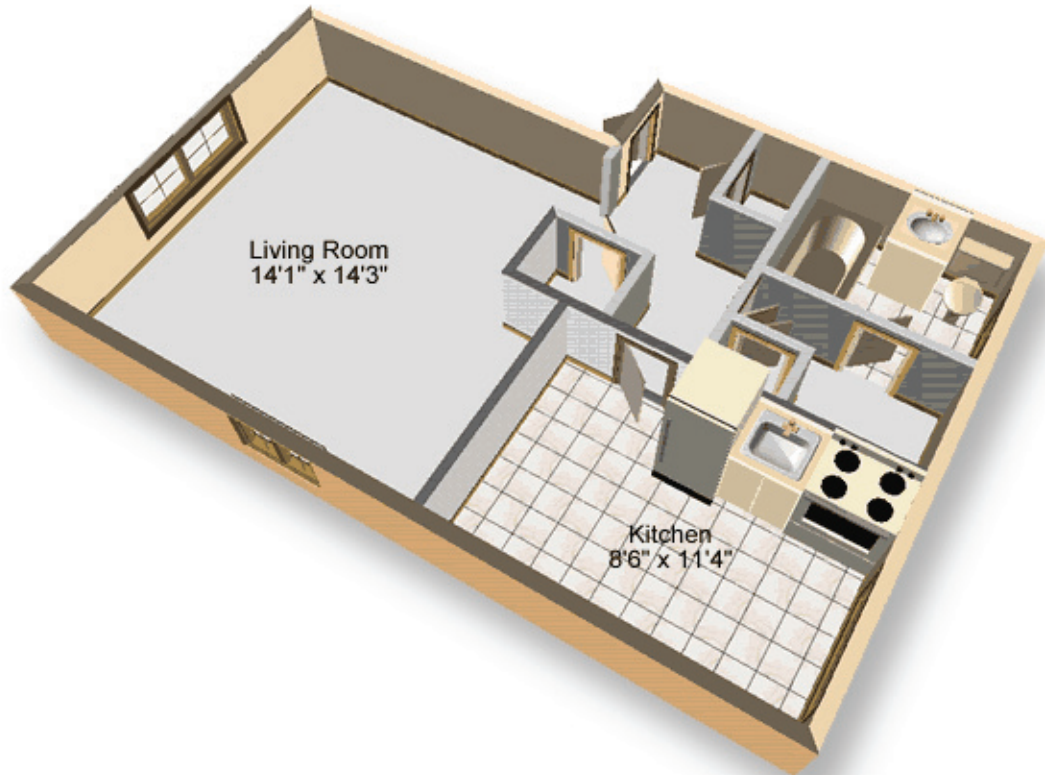

ELMWOOD MANOR APARTMENTS & TOWNHOMES

Studio Apartment 600 Sq. ft.

Contact Lisa Van Luven for more information.

m. 32-9 Lilac Drive , Rochester, NY 14620 **e.** LVanLuven@KonarProperties.com **v.** 585.271.8740, **f.** 585.473.4995